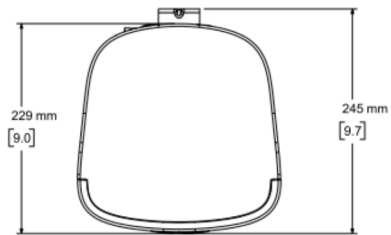

要了解更多规格和应用信息, 请访问 PRO.BOSE.COM。
规格如有更改, 恕不另行通知。2020 年 9 月

DesignMax DM6SE

壁装扬声器

轴上频率响应

阻抗

波束宽度⁶

要了解更多规格和应用信息，请访问 PRO.BOSE.COM。
规格如有更改，恕不另行通知。2020年9月

DesignMax DM6SE

壁装扬声器

尺寸

Top View

Rear View
BRACKET ONLY

Front View
GRILLE REMOVED FOR CLARITY

Right View
DIMENSIONS APPLY TO BOTH SIDES

Rear View
BRACKET/INPUT COVER REMOVED FOR CLARITY

- NOTES:
1. DIMENSIONS ARE IN MILLIMETERS OVER INCHES
 2. WEIGHT APPROX 5.93kg [13.1lbs] (SPEAKER ONLY)
WEIGHT W/BACKET APPROX 6.40kg [14.1lbs]