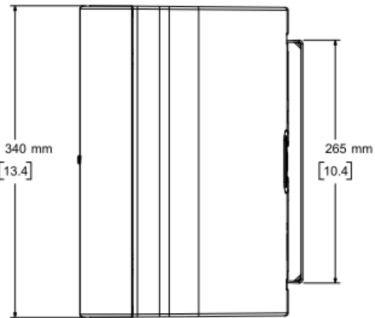

壁装扬声器

尺寸

Top View

Rear View
BRACKET ONLY

Front View
GRILLE REMOVED FOR CLARITY

Right View
DIMENSIONS APPLY TO BOTH SIDES

Rear View
BRACKET/INPUT COVER REMOVED FOR CLARITY

- NOTES:
1. DIMENSIONS ARE IN MILLIMETERS OVER INCHES
 2. WEIGHT APPROX 5.93kg [13.1lbs] (SPEAKER ONLY)
WEIGHT W/BACKET APPROX 6.40kg [14.1lbs]