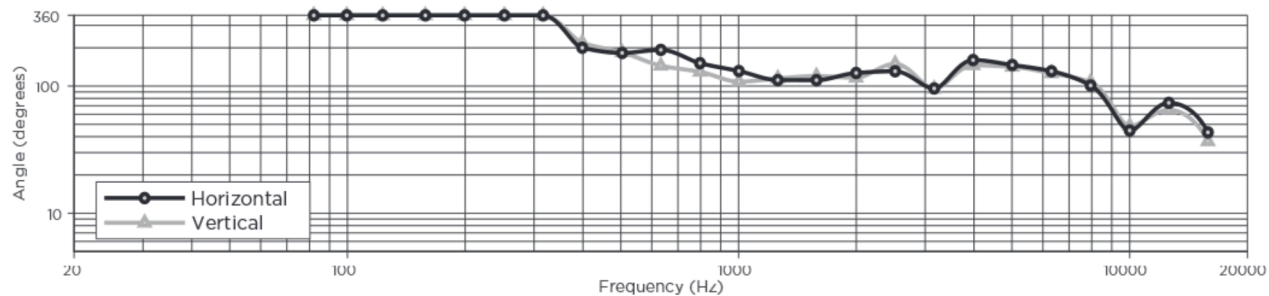

波束宽度⁶

要了解更多规格和应用信息，请访问 PRO.BOSE.COM。
规格如有更改，恕不另行通知。2020年9月