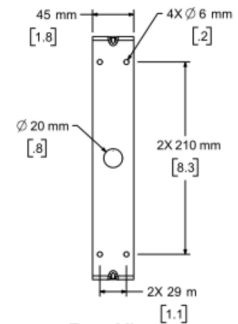

壁装扬声器

尺寸

Top View

Rear View
BRACKET ONLY

Front View
GRILLE REMOVED FOR CLARITY

Right View
DIMENSIONS APPLY TO BOTH SIDES

Rear View
BRACKET/INPUT COVER REMOVED FOR CLARITY

- NOTES:
1. DIMENSIONS ARE IN MILLIMETERS OVER INCHES
 2. WEIGHT APPROX 5.93kg [13.1lbs] (SPEAKER ONLY)
WEIGHT W/BACKET APPROX 6.40kg [14.1lbs]