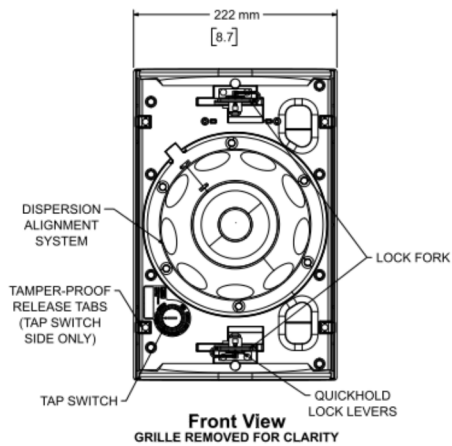

壁装扬声器

尺寸

Top View

Rear View
BRACKET ONLY

Front View
GRILLE REMOVED FOR CLARITY

Right View
DIMENSIONS APPLY TO BOTH SIDES

Rear View
BRACKET/INPUT COVER REMOVED FOR CLARITY

- NOTES:
1. DIMENSIONS ARE IN MILLIMETERS OVER INCHES
 2. WEIGHT APPROX 5.93kg [13.1lbs] (SPEAKER ONLY)
WEIGHT W/BACKET APPROX 6.40kg [14.1lbs]