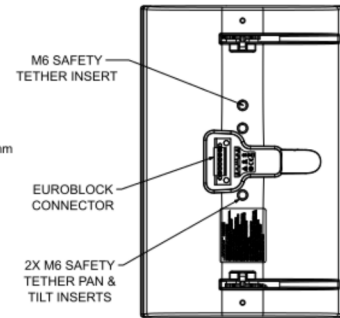

壁装扬声器

尺寸

Top View

Rear View
BRACKET ONLY

Front View
GRILLE REMOVED FOR CLARITY

Right View
DIMENSIONS APPLY TO BOTH SIDES

Rear View
BRACKET/INPUT COVER REMOVED FOR CLARITY

- NOTES:
1. DIMENSIONS ARE IN MILLIMETERS OVER INCHES
 2. WEIGHT APPROX 5.93kg [13.1lbs] (SPEAKER ONLY)
WEIGHT W/BACKET APPROX 6.40kg [14.1lbs]