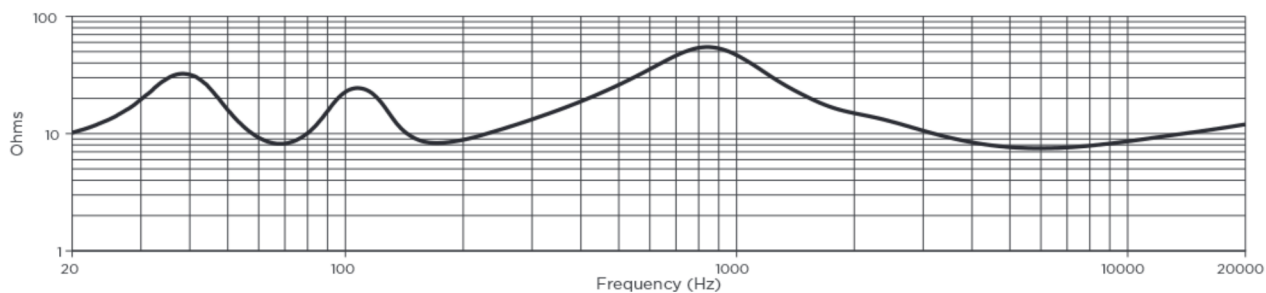

DesignMax DM6SE

壁装扬声器

轴上频率响应

阻抗

波束宽度⁶

要了解更多规格和应用信息，请访问 PRO.BOSE.COM。
规格如有更改，恕不另行通知。2020年9月